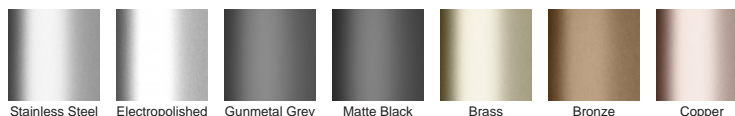

**Code** 120SCSARiMTL

**Range** Shower Screen Support

**Grate Style** AR

**Category** Made-to-Length

**Channel Material** Stainless Steel

**Steel Grade** 316

Grates longer than 1500mm supplied in sections. Tile Inserts longer than 1200mm supplied in sections. Channels over 3000mm supplied in sections with joiner. +/-2mm tolerance on dimensions.

### STORMTECH COLOUR FINISHES

Electroplate finishes subject to natural variation with time and local environment. Factors such as pools/surf beaches may require electropolishing. Contact us for suitability.