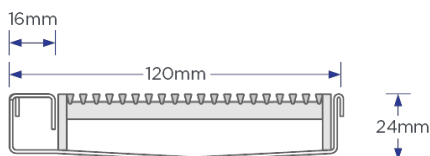

The dual-sided system drains on both sides of the shower screen and is suitable for use as the sole bathroom drain. Wall-to-wall installation allows simple dual fall across the bathroom for easy tiling. Available in Made-to-length drainage units or is fully customisable in width, length and outlet position.

**Code** 120SCSARiMTL

**Range** Shower Screen Support

**Grate Style** AR

**Category** Made-to-Length

**Channel Material** Stainless Steel

**Steel Grade** 316

Grates longer than 1500mm supplied in sections. Tile Inserts longer than 1200mm supplied in sections. Channels over 3000mm supplied in sections with joiner. +/-2mm tolerance on dimensions.

### SPECIFICATIONS + DIMENSIONS

|                      |             |
|----------------------|-------------|
| <b>Channel Width</b> | 120mm       |
| <b>Channel Depth</b> | 24mm        |
| <b>Length(s)</b>     | As Required |
| <b>Outlet Size</b>   | DN80, DN100 |