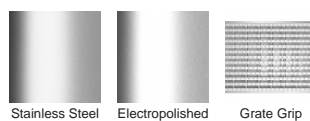

STORMTECH COLOUR FINISHES

Electroplate finishes subject to natural variation with time and local environment. Factors such as pools/surf beaches may require electropolishing. Contact us for suitability.

PRODUCT APPLICATIONS

Bathroom Drainage	Pool and Spa Area Drainage
Aged / Health Care Drainage	Hospitality Drainage
Balcony Drainage	Paved Area Drainage
Commercial Drainage	Shower Drainage
Courtyard / Patio Drainage	Multi-Residential Drainage
Driveway Drainage	Special Needs Drainage

Copyright © Stormtech Pty Ltd. Patent 733361. Drawings not to scale, please use dimensions shown. Downloaded 16/05/2026 (please check for updates)