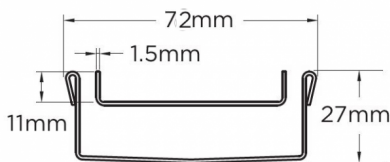

Stormtech Modular Kits are supplied with grate and oversized channel to be cut down on site. One piece channel comes with pre punched spigot with outlet extender (kits up to 2000mm long). Oversized channel enables choice of outlet positions: centre, end or wherever preferred. Kits over 2000mm long and kits requiring multiple outlets are supplied with outlet on joiner plate. All kits are supplied with 2x clip-on end caps.

(Grate/Channel Lengths Provided) 900mm/1500mm, 1000mm/1500mm, 1200mm/1800mm, 1500mm/2400mm, 1800mm/3000mm, 2000mm/3000mm

Code 65Tii25

Range 65

Grate Style Ti

Category Modular Kits

Channel Material Stainless Steel

Steel Grade 316

Grates longer than 1500mm supplied in sections. Tile Inserts longer than 1200mm supplied in sections. Channels over 3000mm supplied in sections with joiner. +/-2mm tolerance on dimensions.

SPECIFICATIONS + DIMENSIONS

| | |
|----------------------|---|
| Channel Width | 72mm |
| Channel Depth | 27mm |
| Length(s) | 900mm 1000mm 1200mm 1500mm 1800mm 2000mm |
| Outlet Size | DN50 |

STORMTECH COLOUR FINISHES