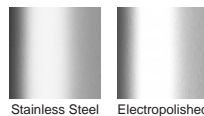

STORMTECH COLOUR FINISHES

Electroplate finishes subject to natural variation with time and local environment. Factors such as pools/surf beaches may require electropolishing. Contact us for suitability.

PRODUCT APPLICATIONS

Bathroom Drainage	Hospitality Drainage
Aged / Health Care Drainage	Paved Area Drainage
Balcony Drainage	Shower Drainage
Commercial Drainage	Multi-Residential Drainage
Courtyard / Patio Drainage	Special Needs Drainage
Pool and Spa Area Drainage	Threshold Drainage

Copyright © Stormtech Pty Ltd. Patent 733361. Drawings not to scale, please use dimensions shown. Downloaded 13/06/2026 (please check for updates)