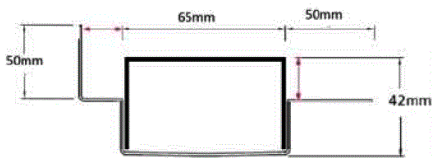

Refer to AS3500 for outlet pipe sizes specific to your installation.

**Code** 65TRiMTLF

**Range** 65

**Grate Style** TR

**Category** Made-to-Length

**Channel Material** Stainless Steel

**Steel Grade** 316

### SPECIFICATIONS + DIMENSIONS

<b>Channel Width</b>	65mm
<b>Channel Depth</b>	42mm
<b>Length(s)</b>	As Required
<b>Outlet Size</b>	DN40, DN50, DN65

Grates longer than 1500mm supplied in sections. Tile Inserts longer than 1200mm supplied in sections. Channels over 3000mm supplied in sections with joiner. +/-2mm tolerance on dimensions.