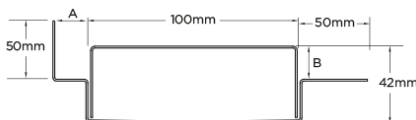

**Code** 100ARiMTLF

**Range** 100

**Grate Style** AR

**Category** Made-to-Length

**Channel Material** Stainless Steel

**Steel Grade** 316

### SPECIFICATIONS + DIMENSIONS

<b>Channel Width</b>	100mm
<b>Channel Depth</b>	42mm
<b>Length(s)</b>	As Required
<b>Outlet Size</b>	DN40, DN50, DN65, DN80, DN100

Grates longer than 1500mm supplied in sections. Tile Inserts longer than 1200mm supplied in sections. Channels over 3000mm supplied in sections with joiner. +/-2mm tolerance on dimensions.