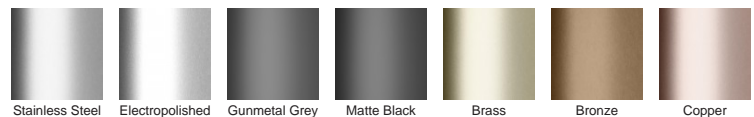

**Code** 100ARiMTLF

**Range** 100

**Grate Style** AR

**Category** Made-to-Length

**Channel Material** Stainless Steel

**Steel Grade** 316

### STORMTECH COLOUR FINISHES

Electroplate finishes subject to natural variation with time and local environment. Factors such as pools/surf beaches may require electropolishing. Contact us for suitability.