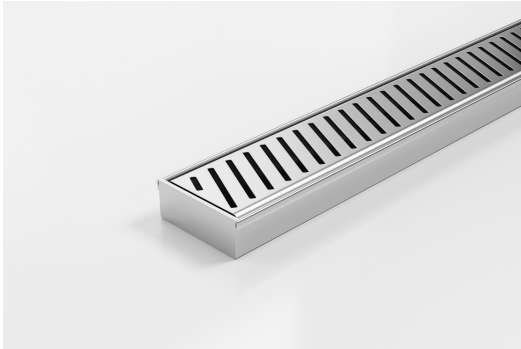

## Linear Drain

The 65PAS is a punched perpendicular slot grate design.

Manufactured from 316 marine grade stainless steel with a centre outlet. Please be aware that depending on the installation environment, for a pool installation or close to a surf beach, you may need to have your stainless steel grates electropolished.