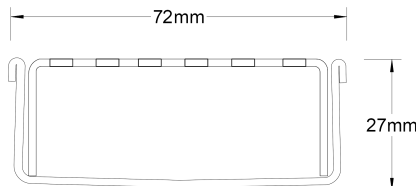

Grates longer than 1500mm supplied in sections. Tile Inserts longer than 1200mm supplied in sections. Channels over 3000mm supplied in sections with joiner. +/-2mm tolerance on dimensions.

### SPECIFICATIONS + DIMENSIONS

<b>Channel Width</b>	72mm
<b>Channel Depth</b>	27mm
<b>Length(s)</b>	900mm 1000mm 1200mm 1500mm
<b>Outlet Size</b>	DN50