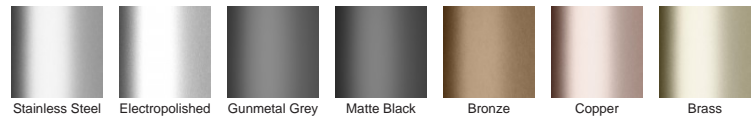

STORMTECH COLOUR FINISHES

Electroplate finishes subject to natural variation with time and local environment. Factors such as pools/surf beaches may require electropolishing. Contact us for suitability.

PRODUCT APPLICATIONS

Bathroom Drainage	Hospitality Drainage
Aged / Health Care Drainage	Paved Area Drainage
Balcony Drainage	Shower Drainage
Commercial Drainage	Multi-Residential Drainage
Courtyard / Patio Drainage	Special Needs Drainage
Pool and Spa Area Drainage	Threshold Drainage

Copyright © Stormtech Pty Ltd. Patent 733361. Drawings not to scale, please use dimensions shown. Downloaded 13/11/2024 (please check for updates)

Visit stormtech.com.au
for tools + inspiration.

Phone **1300 653 403**

Email info@stormtech.com.au