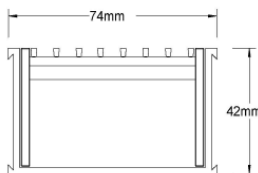

**Grate Style** TR

**Category** Modular Kits

**Channel Material** uPVC

**Steel Grade** 316

Grates longer than 1500mm supplied in sections. Tile Inserts longer than 1200mm supplied in sections. Channels over 3000mm supplied in sections with joiner. +/-2mm tolerance on dimensions.

### SPECIFICATIONS + DIMENSIONS

<b>Channel Width</b>	74mm						
<b>Channel Depth</b>	42mm						
<b>Length(s)</b>	900mm	1000mm	1200mm	1500mm	1800mm	1900mm	2000mm
		2200mm	2400mm	2500mm	2700mm		
				3000mm			
<b>Outlet Size</b>	DN40, DN50						