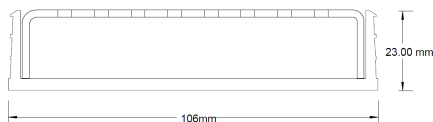

Kits longer than 3000mm available on request.

Black uPVC channel only suitable for Internal use only

**Code** 100PPSGBL20

**Range** 100

**Grate Style** PPS

**Category** Modular Kits

**Channel Material** uPVC

### SPECIFICATIONS + DIMENSIONS

<b>Channel Width</b>	106mm						
<b>Channel Depth</b>	23mm						
<b>Length(s)</b>	900mm	1000mm	1200mm	1500mm	1800mm	2000mm	2200mm
		2400mm	2500mm	2700mm	3000mm		
<b>Outlet Size</b>	DN80, DN100						