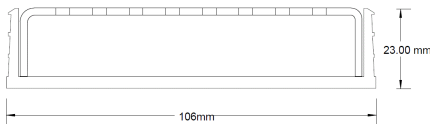

### SPECIFICATIONS + DIMENSIONS

<b>Channel Width</b>	106mm						
<b>Channel Depth</b>	23mm						
<b>Length(s)</b>	900mm	1000mm	1200mm	1500mm	1800mm	1900mm	2000mm
					2100mm	2200mm	2400mm
						2500mm	2700mm
							3000mm
<b>Outlet Size</b>	DN80, DN100						