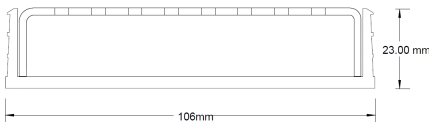

### SPECIFICATIONS + DIMENSIONS

<b>Channel Width</b>	106mm												
<b>Channel Depth</b>	23mm												
<b>Length(s)</b>	900mm	1000mm	1200mm	1500mm	1800mm	1900mm	2000mm	2100mm	2200mm	2400mm	2500mm	2700mm	3000mm
<b>Outlet Size</b>	DN80, DN100												