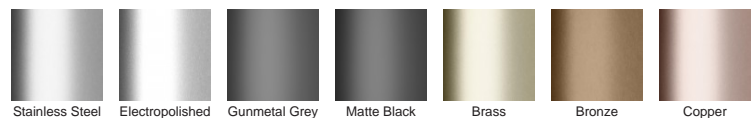

STORMTECH COLOUR FINISHES

Electroplate finishes subject to natural variation with time and local environment. Factors such as pools/surf beaches may require electropolishing. Contact us for suitability.

PRODUCT APPLICATIONS

Bathroom Drainage	Hospitality Drainage
Aged / Health Care Drainage	Paved Area Drainage
Balcony Drainage	Shower Drainage
Commercial Drainage	Multi-Residential Drainage
Courtyard / Patio Drainage	Special Needs Drainage
Pool and Spa Area Drainage	Wet Area Drainage

Copyright © Stormtech Pty Ltd. Patent 733361. Drawings not to scale, please use dimensions shown. Downloaded 14/11/2024 (please check for updates)

Visit stormtech.com.au
for tools + inspiration.

Phone **1300 653 403**

Email info@stormtech.com.au