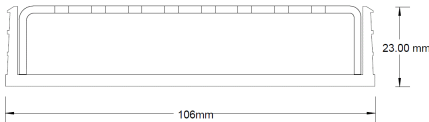

### SPECIFICATIONS + DIMENSIONS

<b>Channel Width</b>	106mm
<b>Channel Depth</b>	23mm
<b>Length(s)</b>	900mm 1000mm 1200mm 1500mm 1800mm 1900mm 2000mm 2100mm 2200mm 2400mm 2500mm 2700mm 3000mm
<b>Outlet Size</b>	DN80, DN100