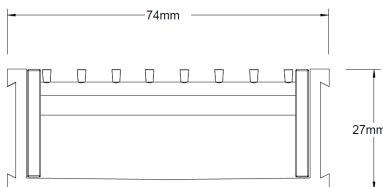

Code 65TRG25

Range 65

Grate Style TR

Category Modular Kits

Channel Material uPVC

Steel Grade 316

Grates longer than 1500mm supplied in sections. Tile Inserts longer than 1200mm supplied in sections. Channels over 3000mm supplied in sections with joiner. +/-2mm tolerance on dimensions.

SPECIFICATIONS + DIMENSIONS

| | |
|----------------------|--|
| Channel Width | 74mm |
| Channel Depth | 27mm |
| Length(s) | 900mm 1000mm 1200mm 1500mm 1800mm 1900mm 2000mm 2100mm 2200mm 2400mm 2500mm 2700mm 3000mm |
| Outlet Size | DN40, DN50 |