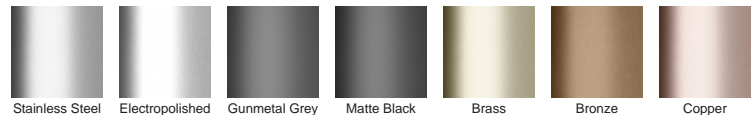

The grate(s) are manufactured from 316 marine grade stainless steel and the channel and fittings from uPVC.

Please note that our TR grates have a non finished finish.

Kits longer than 3000mm are available on request.

Code 65TRG25

Range 65

Grate Style TR

Category Modular Kits

Channel Material uPVC

Steel Grade 316

Grates longer than 1500mm supplied in sections. Tile Inserts longer than 1200mm supplied in sections. Channels over 3000mm supplied in sections with joiner. +/-2mm tolerance on dimensions.

STORMTECH COLOUR FINISHES

Electroplate finishes subject to natural variation with time and local environment. Factors such as pools/surf beaches may require electropolishing. Contact us for suitability.