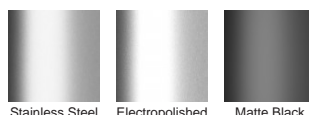

### STORMTECH COLOUR FINISHES

Electroplate finishes subject to natural variation with time and local environment. Factors such as pools/surf beaches may require electropolishing. Contact us for suitability.