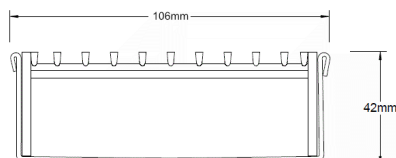

### SPECIFICATIONS + DIMENSIONS

<b>Channel Width</b>	106mm
<b>Channel Depth</b>	42mm
<b>Length(s)</b>	As Required
<b>Outlet Size</b>	DN40, DN50, DN65, DN80, DN100

Grates longer than 1500mm supplied in sections. Tile Inserts longer than 1200mm supplied in sections. Channels over 3000mm supplied in sections with joiner. +/-2mm tolerance on dimensions.