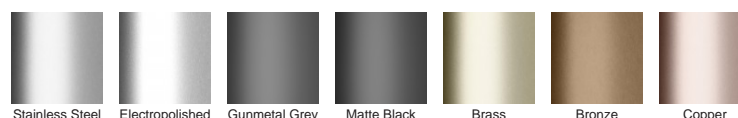

Please note that our TR grates have a non finished finish.

Please be aware that depending on the installation environment, for a pool installation or close to a surf beach, you may need to have your stainless steel grates electropolished.

**Code** 100TRi40MTL

**Range** 100

**Grate Style** TR

**Category** Made-to-Length

**Channel Material** Stainless Steel

**Steel Grade** 316

### STORMTECH COLOUR FINISHES

Electroplate finishes subject to natural variation with time and local environment. Factors such as pools/surf beaches may require electropolishing. Contact us for suitability.