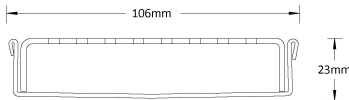

Stormtech Modular Kits are supplied with grate and oversized channel to be cut down on site. One piece channel comes with pre punched spigot with outlet extender (kits up to 2000mm long). Oversized channel enables choice of outlet positions: centre, end or wherever preferred. Kits over 2000mm long and kits requiring multiple outlets are supplied with outlet on joiner plate. All kits are supplied with 2x clip-on end caps.

Code 100PSi20

Range 100

Grate Style PS

Category Modular Kits

Channel Material Stainless Steel

Steel Grade 316

(Grate/Channel Lengths Provided) 900mm/1500mm, 1000mm/1500mm, 1200mm/1800mm, 1500mm/2400mm, 1800mm/3000mm, 2000mm/3000mm

SPECIFICATIONS + DIMENSIONS

Channel Width	106mm
Channel Depth	23mm
Length(s)	1000mm 1200mm 1500mm 1800mm 1900mm 2000mm
Outlet Size	DN50, DN80, DN100

STORMTECH COLOUR FINISHES

Electroplate finishes subject to natural variation with time and local environment. Factors such as pools/surf beaches may require electropolishing. Contact us for suitability.

Grates longer than 1500mm supplied in sections. Tile Inserts longer than 1200mm supplied in sections. Channels over 3000mm supplied in sections with joiner. +/-2mm tolerance on dimensions.

PRODUCT APPLICATIONS