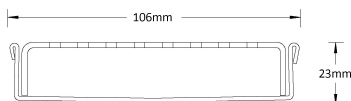

Stormtech Modular Kits are supplied with grate and oversized channel to be cut down on site. One piece channel comes with pre punched spigot with outlet extender (kits up to 2000mm long). Oversized channel enables choice of outlet positions: centre, end or wherever preferred. Kits over 2000mm long and kits requiring multiple outlets are supplied with outlet on joiner plate. All kits are supplied with 2x clip-on end caps.

Steel Grade 316

SPECIFICATIONS + DIMENSIONS

Channel Width	106mm
Channel Depth	23mm
Length(s)	1000mm 1200mm 1500mm 1800mm 1900mm 2000mm
Outlet Size	DN50, DN80, DN100

STORMTECH COLOUR FINISHES

Electroplate finishes subject to natural variation with time and local environment. Factors such as pools/surf beaches may require electropolishing. Contact us for suitability.

Grates longer than 1500mm supplied in sections. Tile Inserts longer than 1200mm supplied in sections. Channels over 3000mm supplied in sections with joiner. +/-2mm tolerance on dimensions.

Copyright © Stormtech Pty Ltd. Patent 733361. Drawings not to scale, please use dimensions shown. Downloaded 14/06/2026 (please check for updates)