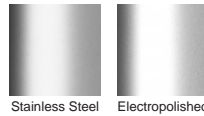

Code 100PSi20

Range 100

Grate Style PS

Category Modular Kits

Channel Material Stainless Steel

Steel Grade 316

(Grate/Channel Lengths Provided) 900mm/1500mm, 1000mm/1500mm, 1200mm/1800mm, 1500mm/2400mm, 1800mm/3000mm, 2000mm/3000mm

SPECIFICATIONS + DIMENSIONS

Channel Width	106mm
Channel Depth	23mm
Length(s)	1000mm 1200mm 1500mm 1800mm 1900mm 2000mm
Outlet Size	DN50, DN80, DN100

STORMTECH COLOUR FINISHES

Electroplate finishes subject to natural variation with time and local environment. Factors such as pools/surf beaches may require electropolishing. Contact us for suitability.