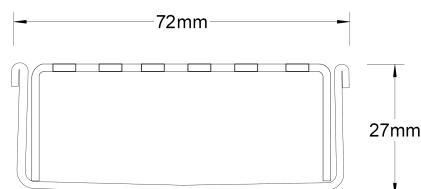

Stormtech Modular Kits are supplied with grate and oversized channel to be cut down on site. One piece channel comes with pre punched spigot with outlet extender (kits up to 2000mm long). Oversized channel enables choice of outlet positions: centre, end or wherever preferred. Kits over 2000mm long and kits requiring multiple outlets are supplied with outlet on joiner plate. All kits are supplied with 2x clip-on end caps.

**Refer to AS3500 for outlet pipe sizes specific to your installation. (Grate/Channel Lengths Provided) 900mm/...**

**Code** 65PSi25

**Range** 65

**Grate Style** PS

**Category** Modular Kits

**Channel Material** Stainless Steel

**Steel Grade** 316

Grates longer than 1500mm supplied in sections. Tile Inserts longer than 1200mm supplied in sections. Channels over 3000mm supplied in sections with joiner. +/-2mm tolerance on dimensions.

### SPECIFICATIONS + DIMENSIONS

<b>Channel Width</b>	72mm
<b>Channel Depth</b>	27mm
<b>Length(s)</b>	900mm 1000mm 1200mm 1500mm 1800mm 1900mm 2000mm
<b>Outlet Size</b>	DN50