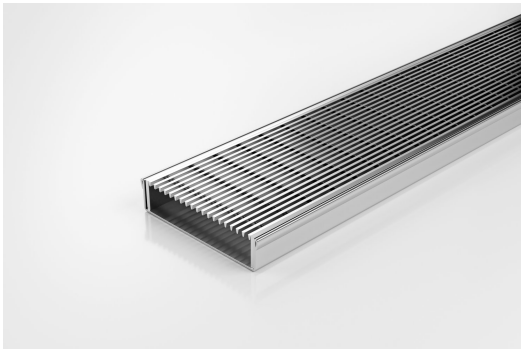

ARCHITECTURAL
GRATES + DRAINS

100ARi20

Linear Drain

The 100ARi20 is a modular drainage system with a stainless steel grate and stainless steel channel.

The 100AR is our premium style grate featuring a 2mm wire/2.5mm gap. Manufactured from 316 marine grade steel. Lengths over 3000mm available on request.

Stormtech Modular Kits are supplied with grate and oversized channel to be cut down on site. One piece channel comes with pre punched spigot with outlet extender (kits up to 2000mm long). Oversized channel enables choice of outlet positions: centre, end or wherever preferred. Kits over 2000mm long and kits requiring multiple outlets are supplied with outlet on joiner plate. All kits are supplied with 2x clip-on end caps.

Code 100ARi20

Range 100

Grate Style AR

Category Modular Kits

Channel Material Stainless Steel

Steel Grade 316

(Grate/Channel Lengths Provided) 900mm/1500mm,
1000mm/1500mm, 1200mm/1800mm, 1500mm/2400mm,
1800mm/3000mm, 2000mm/3000mm