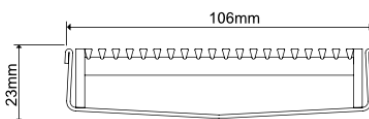

Stormtech Modular Kits are supplied with grate and oversized channel to be cut down on site. One piece channel comes with pre punched spigot with outlet extender (kits up to 2000mm long). Oversized channel enables choice of outlet positions: centre, end or wherever preferred. Kits over 2000mm long and kits requiring multiple outlets are supplied with outlet on joiner plate. All kits are supplied with 2x clip-on end caps.

Code 100ARi20

Range 100

Grate Style AR

Category Modular Kits

Channel Material Stainless Steel

Steel Grade 316

(Grate/Channel Lengths Provided) 900mm/1500mm,
1000mm/1500mm, 1200mm/1800mm, 1500mm/2400mm,
1800mm/3000mm, 2000mm/3000mm

SPECIFICATIONS + DIMENSIONS

Channel Width	106mm
Channel Depth	23mm
Length(s)	900mm 1000mm 1200mm 1500mm 1800mm 1900mm 2000mm
Outlet Size	DN50, DN80, DN100

Grates longer than 1500mm supplied in sections. Tile Inserts longer than 1200mm supplied in sections. Channels over 3000mm supplied in sections with joiner. +/-2mm tolerance on dimensions.