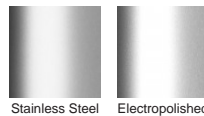

Code 100ARi20

Range 100

Grate Style AR

Category Modular Kits

Channel Material Stainless Steel

Steel Grade 316

(Grate/Channel Lengths Provided) 900mm/1500mm,
1000mm/1500mm, 1200mm/1800mm, 1500mm/2400mm,
1800mm/3000mm, 2000mm/3000mm

STORMTECH COLOUR FINISHES

Electroplate finishes subject to natural variation with time and local environment. Factors such as pools/surf beaches may require electropolishing. Contact us for suitability.